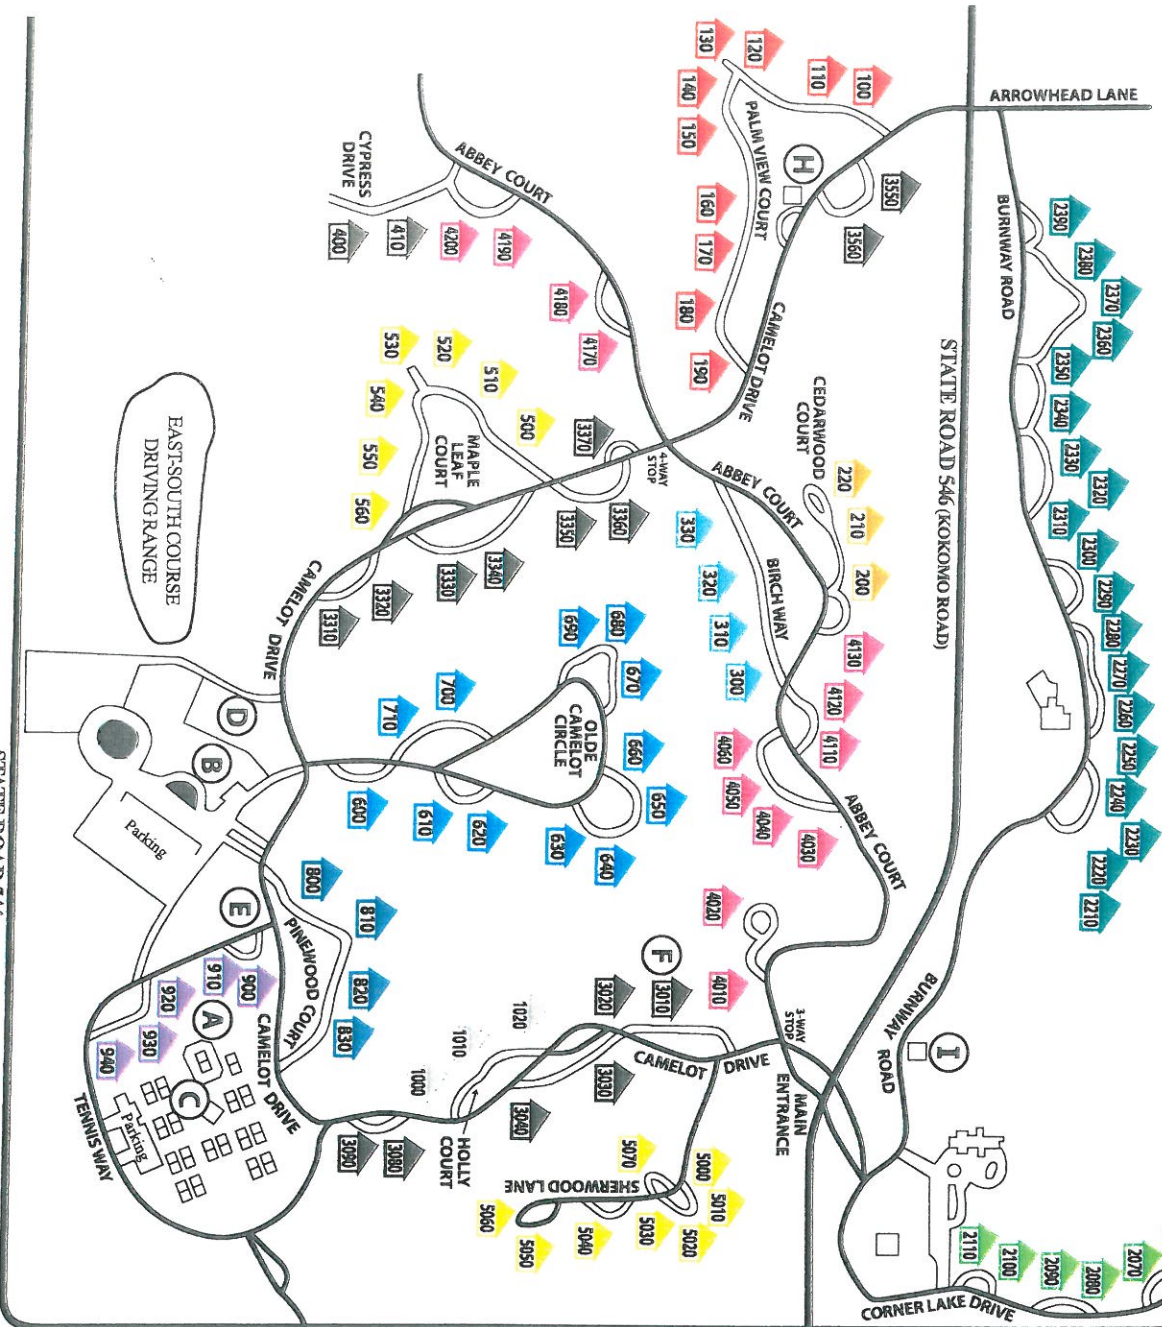

Grenelefe

GOLF AND TENNIS RESORT

TO U.S. 27 →

Legend

- A** Condominium Association Office
- B** Resort Center
Pro Shop
Lancelotti's Sports Bar
Fitness Center
- C** Tennis Area
- D** Pool
- E** Rental Office
- F** Grenelefe Utilities
- G** Gas Station
- H** East Side Trash Disposal Area
- I** West Side Trash Disposal Area

Condominium Association..... 863-422-0077

Grenelefe Utilities..... 863-422-7511 x 3013

Grenelefe Rentals..... 863-422-7511 x 2240

- Burnway Road
2200-2300
- Corner Lake Drive
2000-2100
- Palm View Court
1005
- Cedarwood Court
2005
- Abbey Court
40005
- Cypress Drive
4005
- Maple Leaf Court
5005
- Olde Camelot Circle
6005-7005
- Birch Way
3005
- Pinewood Court
8005
- Tennis Way
9005
- Holly Court
10005
- Sherwood Lane
50005
- Camelot Drive
30005
- Marion Way
29005